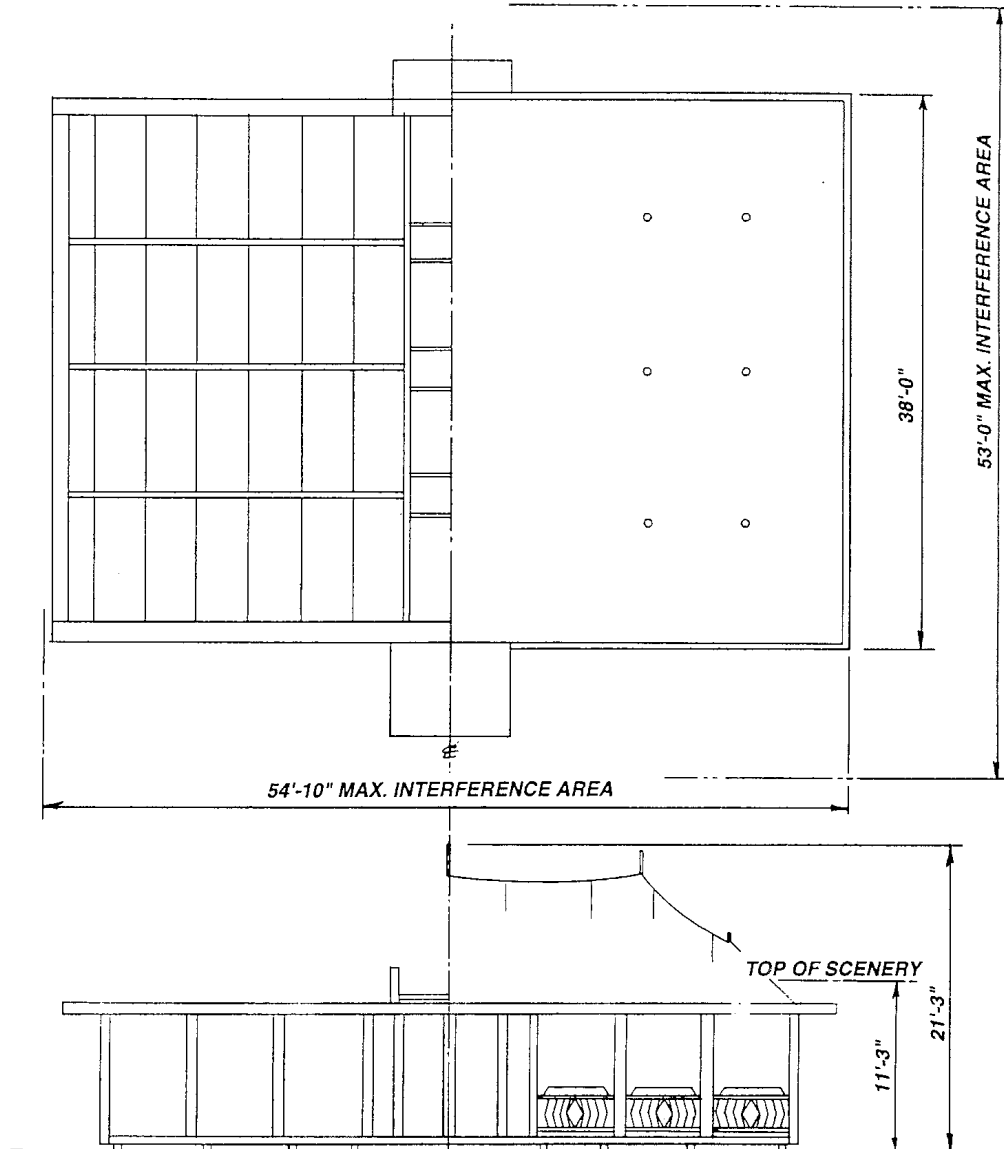

Majestic

Specifications

TM 1800M Scooter® Bldg.

DIMENSIONS:	ERECTED	56'-6" x 47' (50' x 60') Height 25'
	DECK SPACE	1836 square feet
	FOLDED	47' x 8' x 13' 3"
WEIGHT:	EMPTY	27,000 lbs. (per car: 450 lbs.)
	WITH 16 CARS TOP	34,000 lbs. (per scenery: 39 lbs.)
ELECTRICAL:	BUILDING	220 volt, 1 phase, 20 kw., 200 amp service
	CARS	D.C. motor, 40 to 70 volts, 3 amps
	RECTIFIER	220 volt, 1 phase, variable voltage 40 to 70 amp, 300 amp 100% duty cycle
	SCENERY	2.45 amps per panel
	SIGN	5.4 amps
	FLOURESCENT POSTS	F 40 7/10 amp
COLOR:	SCENERY	Polished stainless steel with colored decals
	TOP	Choice of colors dacron, fire retardant
	TRAILER	Customer's choice
LIGHTING:	SCENERY	Computer controlled flasher 60 colored 10 watt bulbs per panel 1900 bulbs total
	POSTS SIGN	F 40 flourescent lights, 20 per ride 132 flashing bulbs
CARS:		16 double seat Barbieri bumper cars, new or remanufactured
SET-UP TIME:		2 men, 3 hours, no external power needed, self contained 12 volt hydraulic winch system
SUSPENSION:		24,000 lbs. air ride axle

The TM 1800M Scooter® greatly reduces maintenance costs because of its quality aluminum and stainless steel construction. The ride folds to 47' x 8' x 13'3" and 16 bumper cars can be stacked inside for unbeatable portability. Easily set-up by 2 people in 3 hours, these units are built with pride in the United States by Majestic Manufacturing, Inc.