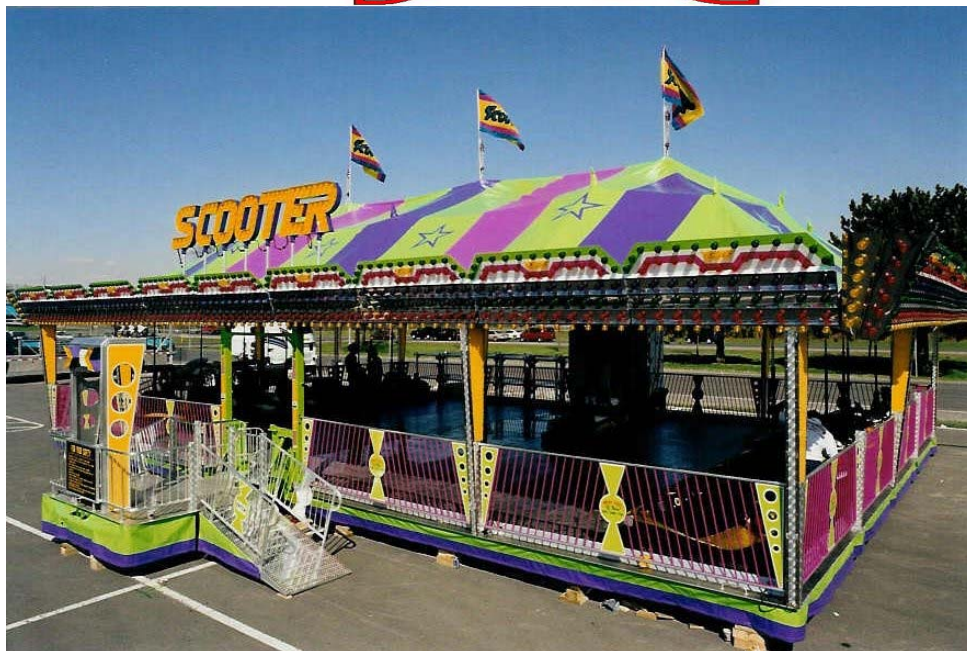

Majestic

TM-1800-M Millennium

Scooter

Majestic Manufacturing, Inc.

Majestic Manufacturing, Inc.

4536 State Route 7
P.O. Box 128
New Waterford, OH 44445 U.S.A.

Phone: 330-457-2447
Fax: 330-457-7490
Email: sales@majesticrides.com

Our innovative design approach has made the Majestic Millennium Scooter Series a favorite in the industry. The TM-1800-M is no exception. A combination of colorful graphics and computer controlled lighting make this ride a real head turner on any midway. Low maintenance and the quality you've come to expect from Majestic, the Tm-1800-M will generate profits for years to come.

Majestic

Specifications

TM 1800M Scooter® Bldg.

DIMENSIONS:	ERECTED	56'-6" x 47' (50' x 60') Height 25'
	DECK SPACE	1836 square feet
	FOLDED	47' x 8' x 13' 3"
WEIGHT:	EMPTY	27,000 lbs. (per car: 450 lbs.)
	WITH 16 CARS TOP	34,000 lbs. (per scenery: 39 lbs.)
ELECTRICAL:	BUILDING	220 volt, 1 phase, 20 kw., 200 amp service
	CARS	D.C. motor, 40 to 70 volts, 3 amps
	RECTIFIER	220 volt, 1 phase, variable voltage 40 to 70 amp, 300 amp 100% duty cycle
	SCENERY	2.45 amps per panel
	SIGN	5.4 amps
	FLOURESCENT POSTS	F 40 7/10 amp
COLOR:	SCENERY	Polished stainless steel with colored decals
	TOP	Choice of colors dacron, fire retardant
	TRAILER	Customer's choice
LIGHTING:	SCENERY	Computer controlled flasher 60 colored 10 watt bulbs per panel 1900 bulbs total
	POSTS SIGN	F 40 flourescent lights, 20 per ride 132 flashing bulbs
CARS:		16 double seat Barbieri bumper cars, new or remanufactured
SET-UP TIME:		2 men, 3 hours, no external power needed, self contained 12 volt hydraulic winch system
SUSPENSION:		24,000 lbs. air ride axle

The TM 1800M Scooter® greatly reduces maintenance costs because of its quality aluminum and stainless steel construction. The ride folds to 47' x 8' x 13'3" and 16 bumper cars can be stacked inside for unbeatable portability. Easily set-up by 2 people in 3 hours, these units are built with pride in the United States by Majestic Manufacturing, Inc.